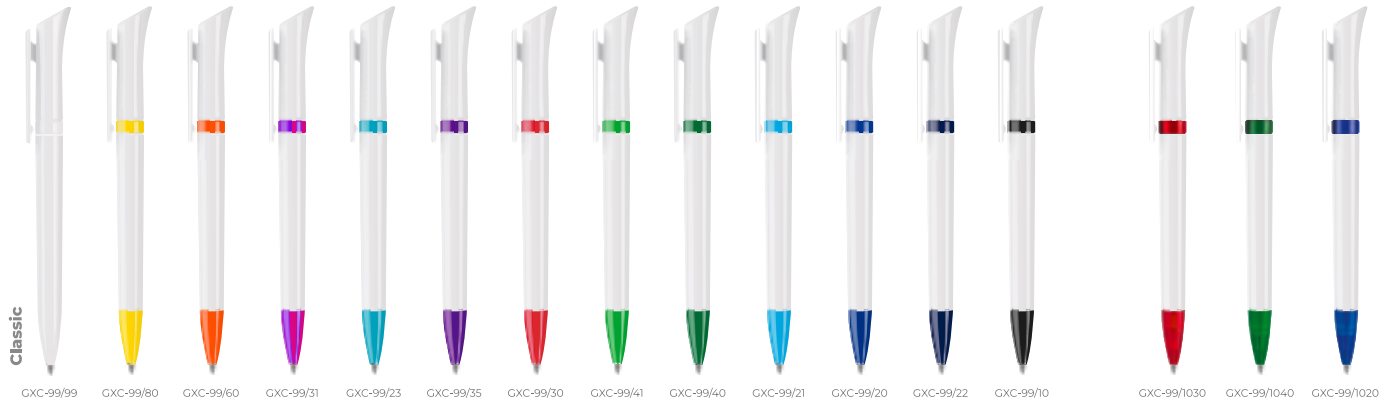

Galaxy

Explore the difference – uncover our pen models on our website!