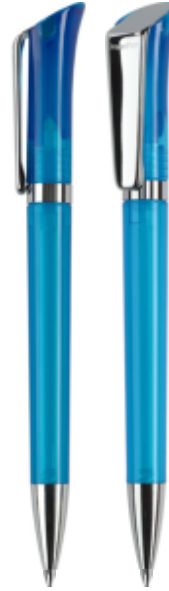

# Standard

Standard,  
but not really

**Satin** Satin surface

Silver Gold

**Transparent** Transparent colour

White T1099 012C T1080 151C T1060 225C T1031 285C T1021 2597C T1035 1795C T1030 3536C T1040 661C T1020

## Rea

Retractable push-on ballpoint pen. Solid or transparent material, smooth polished surface. Satin parts. Blue Jumbo refill.

---

**Available in:**

Classic, Transparent, Satin finishes.

Many color options.

Out of 30% recycled plastic.

 DreamPen

STANDARD SERIES

## Galaxy

Pen with a twist mechanism. Solid or transparent material, smooth polished surface. Metal and satin parts. Blue Jumbo refill.

---

**Available in:**  
Classic, Transparent, Satin finishes.

 Many color options.  Out of 30% recycled plastic.