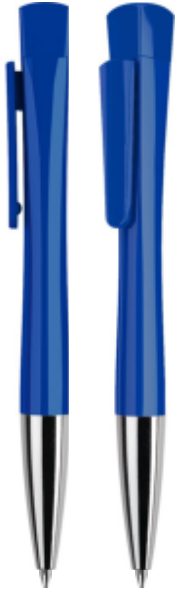

## Cobra

Pen with a twist mechanism. Solid or transparent material, smooth polished surface. Metal and satin parts. Blue Jumbo refill.

---

**Available in:**  
Classic, Transparent, Satin finishes.

Many color options.

Out of 30% recycled plastic.

 DreamPen

STANDARD SERIES