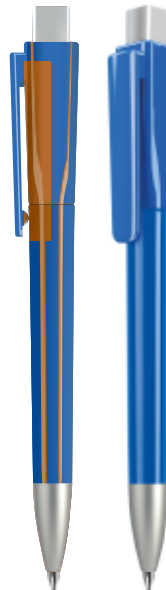

# Standard

Standard,  
but not really

**Satin** Satin surface

Silver Gold

**Transparent** Transparent colour

White T1099 012C T1080 151C T1060 225C T1031 285C T1021 2597C T1035 1795C T1030 3536C T1040 661C T1020

## Fusion

Pen with a twist mechanism. Solid or transparent material, smooth polished surface. Blue Jumbo refill.

---

**Available in:**

Classic, Transparent, Satin finishes.

Many color options.

Out of 30% recycled plastic.

## Rea

Retractable push-on ballpoint pen. Solid or transparent material, smooth polished surface. Satin parts. Blue Jumbo refill.

---

**Available in:**

Classic, Transparent, Satin finishes.

Many color options.