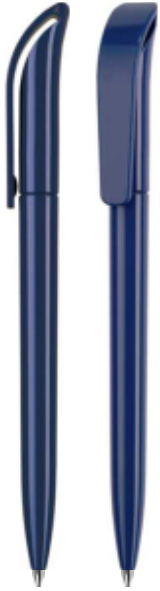

Coco

Pen with a twist mechanism.
Solid or transparent material,
smooth polished surface.
Blue Jumbo refill.

Available in:
Classic, Transparent, Satin finishes.

Many color options.

Out of 30% recycled plastic.