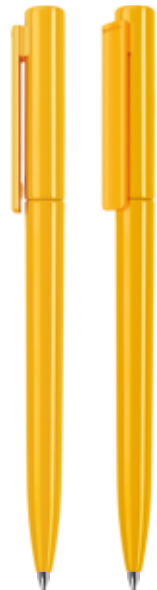

# Standard

Standard,  
but not really

**Satin** Satin surface

Silver Gold

**Transparent** Transparent colour

White T1099 012C T1080 151C T1060 225C T1031 285C T1021 2597C T1035 1795C T1030 3536C T1040 661C T1020

## Slim

Pen with a twist mechanism.  
Solid or transparent material,  
smooth polished surface.  
Blue Jumbo refill.

---

**Available in:**  
Classic, Transparent, Satin finishes.

Many color options.

Out of 30% recycled plastic.