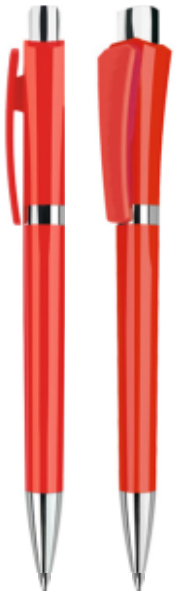

## Aston

Retractable push-on ballpoint pen. Solid or transparent material, mat surface. Ergonomic rubber grip. Blue Jumbo refill.

---

**Available in:**  
Classic, Frozen, Satin finishes.

Many color options.

## Gladiator

Retractable push-on ballpoint pen. Solid or transparent material, smooth polished surface. Blue Jumbo refill.

---

**Available in:**  
Classic, Transparent, Satin finishes.

Many color options.

## Optimus

Retractable push-on ballpoint pen. Solid or transparent material, smooth polished surface. Metal and chrome parts. Blue Jumbo refill.

---

**Available in:**  
Classic, Transparent, Satin finishes.